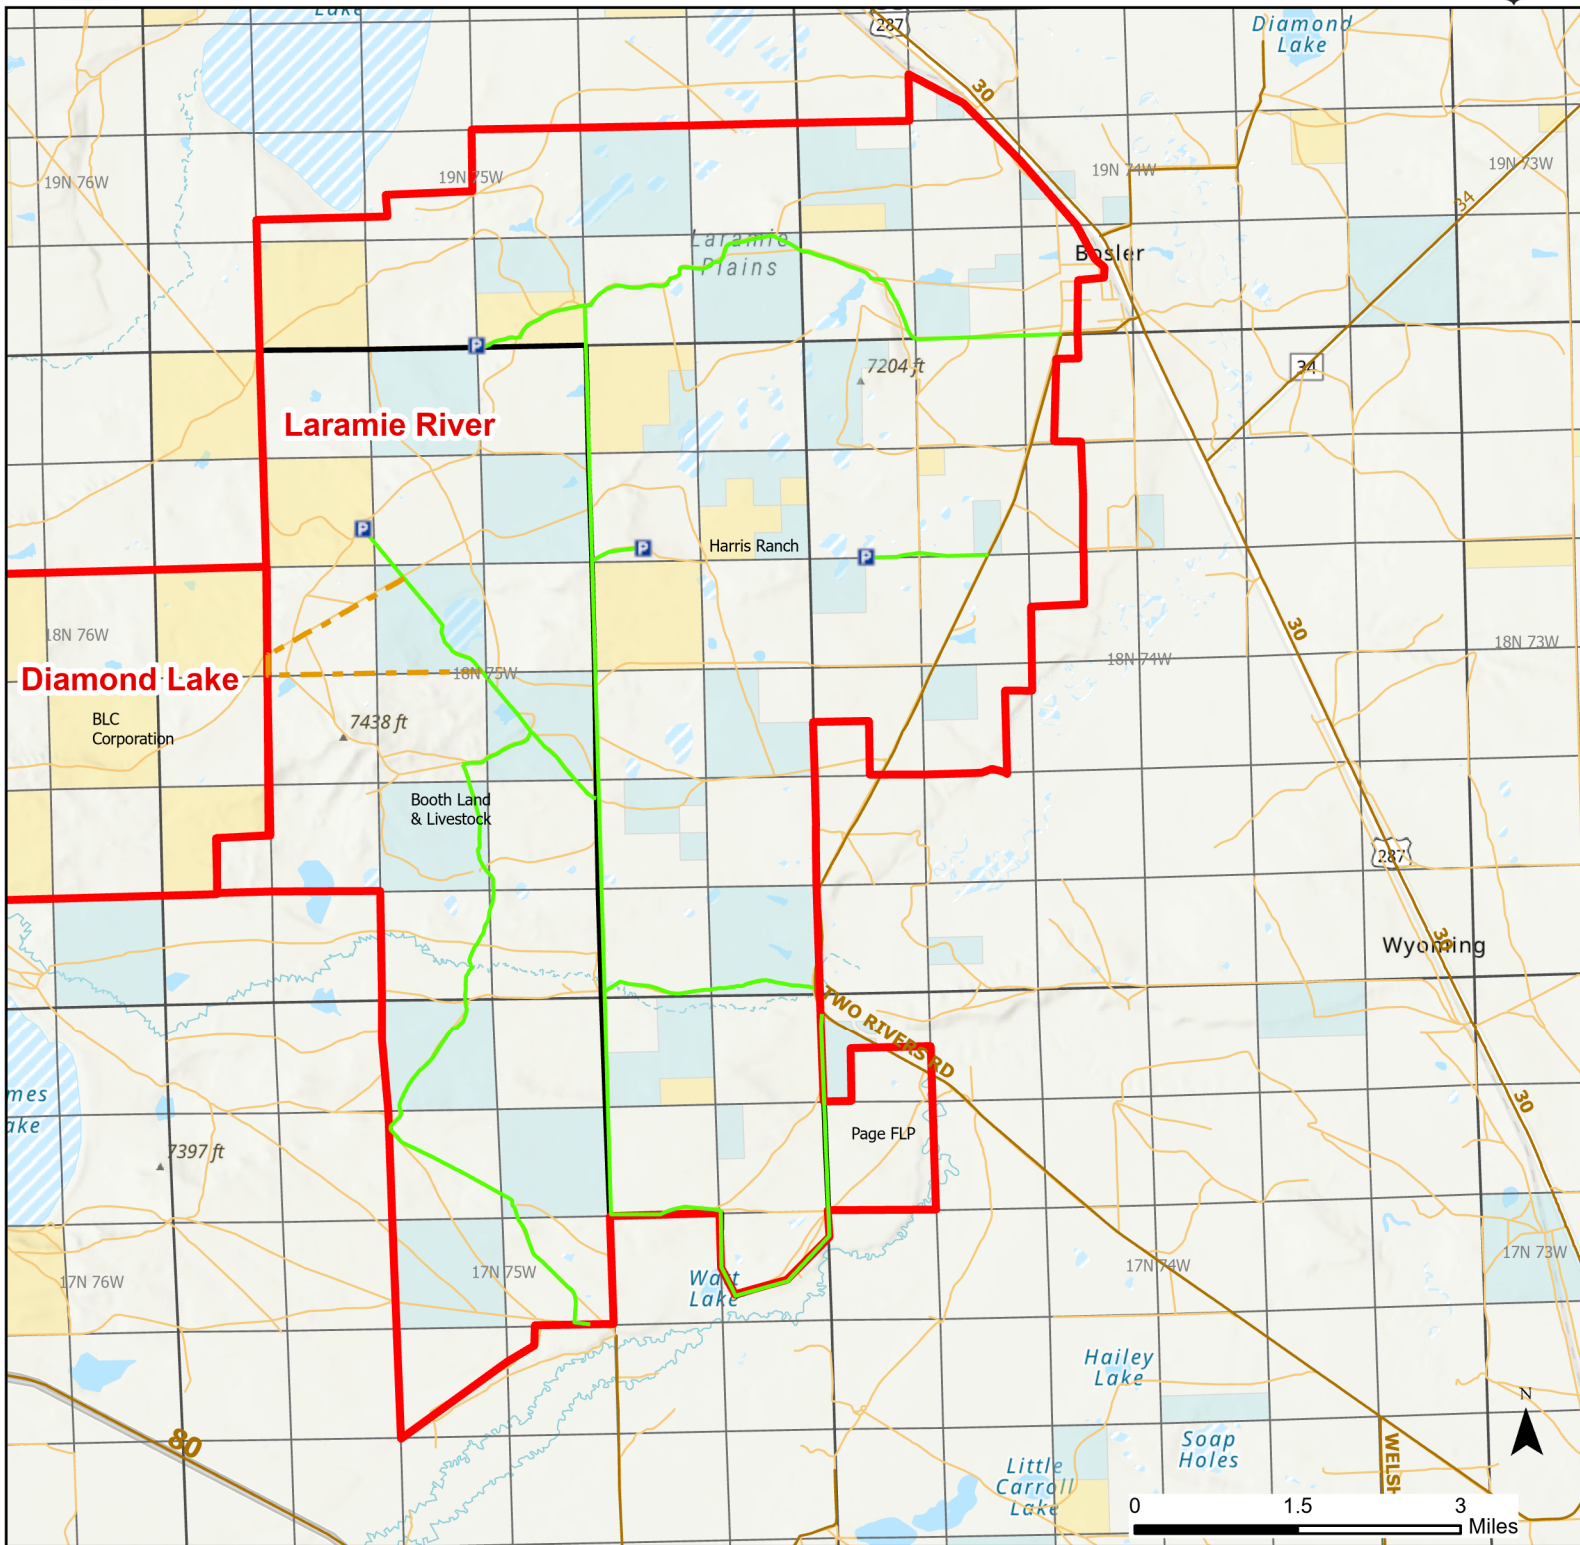

Laramie River Hunter Management Area

2023 Hunt Season

Parking	Closed Road	Boundary	Limited Range Weapons and Archery	State
Coupon Box	Roads	Archery Only	Other	DOD
Road Closed	County Boundaries	CLOSED		BLM
Open Road	HMA Ownership			Wyoming Game & Fish Dept.
Special Conditions Apply				Forest Service
				Private

Species allowed to hunt: Antelope

See Ranch Rules for More Information and Restrictions

Hunter Management Area rules apply only to those lands enrolled in the HMA.

This map is for visual use, assistance and general location only, does not represent a survey, and is not to be used for legal conveyance. Hunt Area boundaries are approximate, consult Game and Fish Hunting Regulations for descriptions and restrictions. Access to these private lands for any commercial activity must be gained by contacting the individual landowner(s) directly.